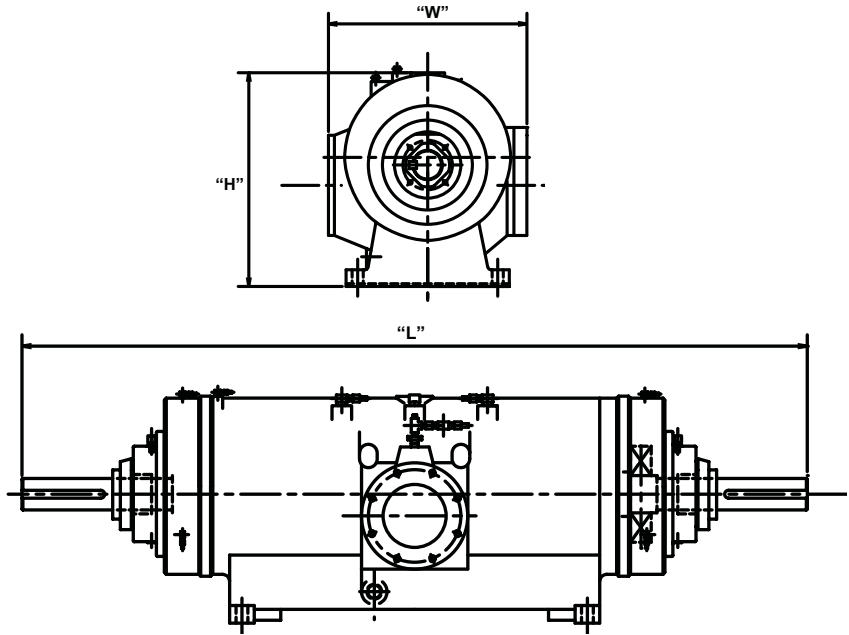

LOW PRESSURE CYLINDER DIMENSIONS

| C/CC LP Comp Air Bare Shaft | Approx. Weight Lbs. | Dimensions L x W x H inches |
|-----------------------------------|---------------------------|-----------------------------------|
| 30 | 615 | 40 x 13 x 15 |
| 40 | 615 | 40 x 13 x 15 |
| 50 | 615 | 40 x 13 x 15 |
| 60 | 1,150 | 48 x 18 x 20 |
| 70 | 1,150 | 48 x 18 x 20 |
| 80 | 1,450 | 52 x 18 x 20 |
| 100 | 1,450 | 52 x 18 x 20 |
| 110 | 2,150 | 58 x 23 x 24 |
| 120 | 2,150 | 58 x 23 x 24 |
| 135 | 2,730 | 64 x 23 x 24 |
| 150 | 2,730 | 64 x 23 x 24 |
| 175 | 4,200 | 71 x 27 x 30 |
| 200 | 4,200 | 71 x 27 x 30 |
| 225 | 4,850 | 81 x 27 x 30 |
| 250 | 5,770 | 92 x 27 x 30 |
| 300 | 5,770 | 92 x 27 x 30 |
| 350 | 6,100 | 98 x 30 x 29 |

SINGLE STAGE / BOOSTER CYLINDER DIMENSIONS

| B/CB HP Comp Bare Shaft | Approx. Weight Lbs. | Dimensions L x W x H inches |
|-------------------------------|---------------------------|-----------------------------------|
| 30 | 390 | 24 x 13 x 15 |
| 40 | 390 | 24 x 13 x 15 |
| 50 | 390 | 24 x 13 x 15 |
| 60 | 390 | 28 x 18 x 20 |
| 70 | 390 | 28 x 18 x 20 |
| 80 | 800 | 31 x 18 x 20 |
| 100 | 800 | 31 x 18 x 20 |
| 110 | 1,300 | 35 x 22 x 24 |
| 120 | 1,300 | 35 x 22 x 24 |
| 135 | 1,500 | 38 x 22 x 24 |
| 150 | 1,500 | 38 x 22 x 24 |
| 175 | 2,400 | 45 x 27 x 30 |
| 200 | 2,400 | 45 x 27 x 30 |
| 225 | 3,000 | 48 x 27 x 30 |
| 250 | 3,000 | 52 x 27 x 30 |
| 300 | 3,000 | 52 x 27 x 30 |
| 350 | 3,200 | 56 x 27 x 30 |